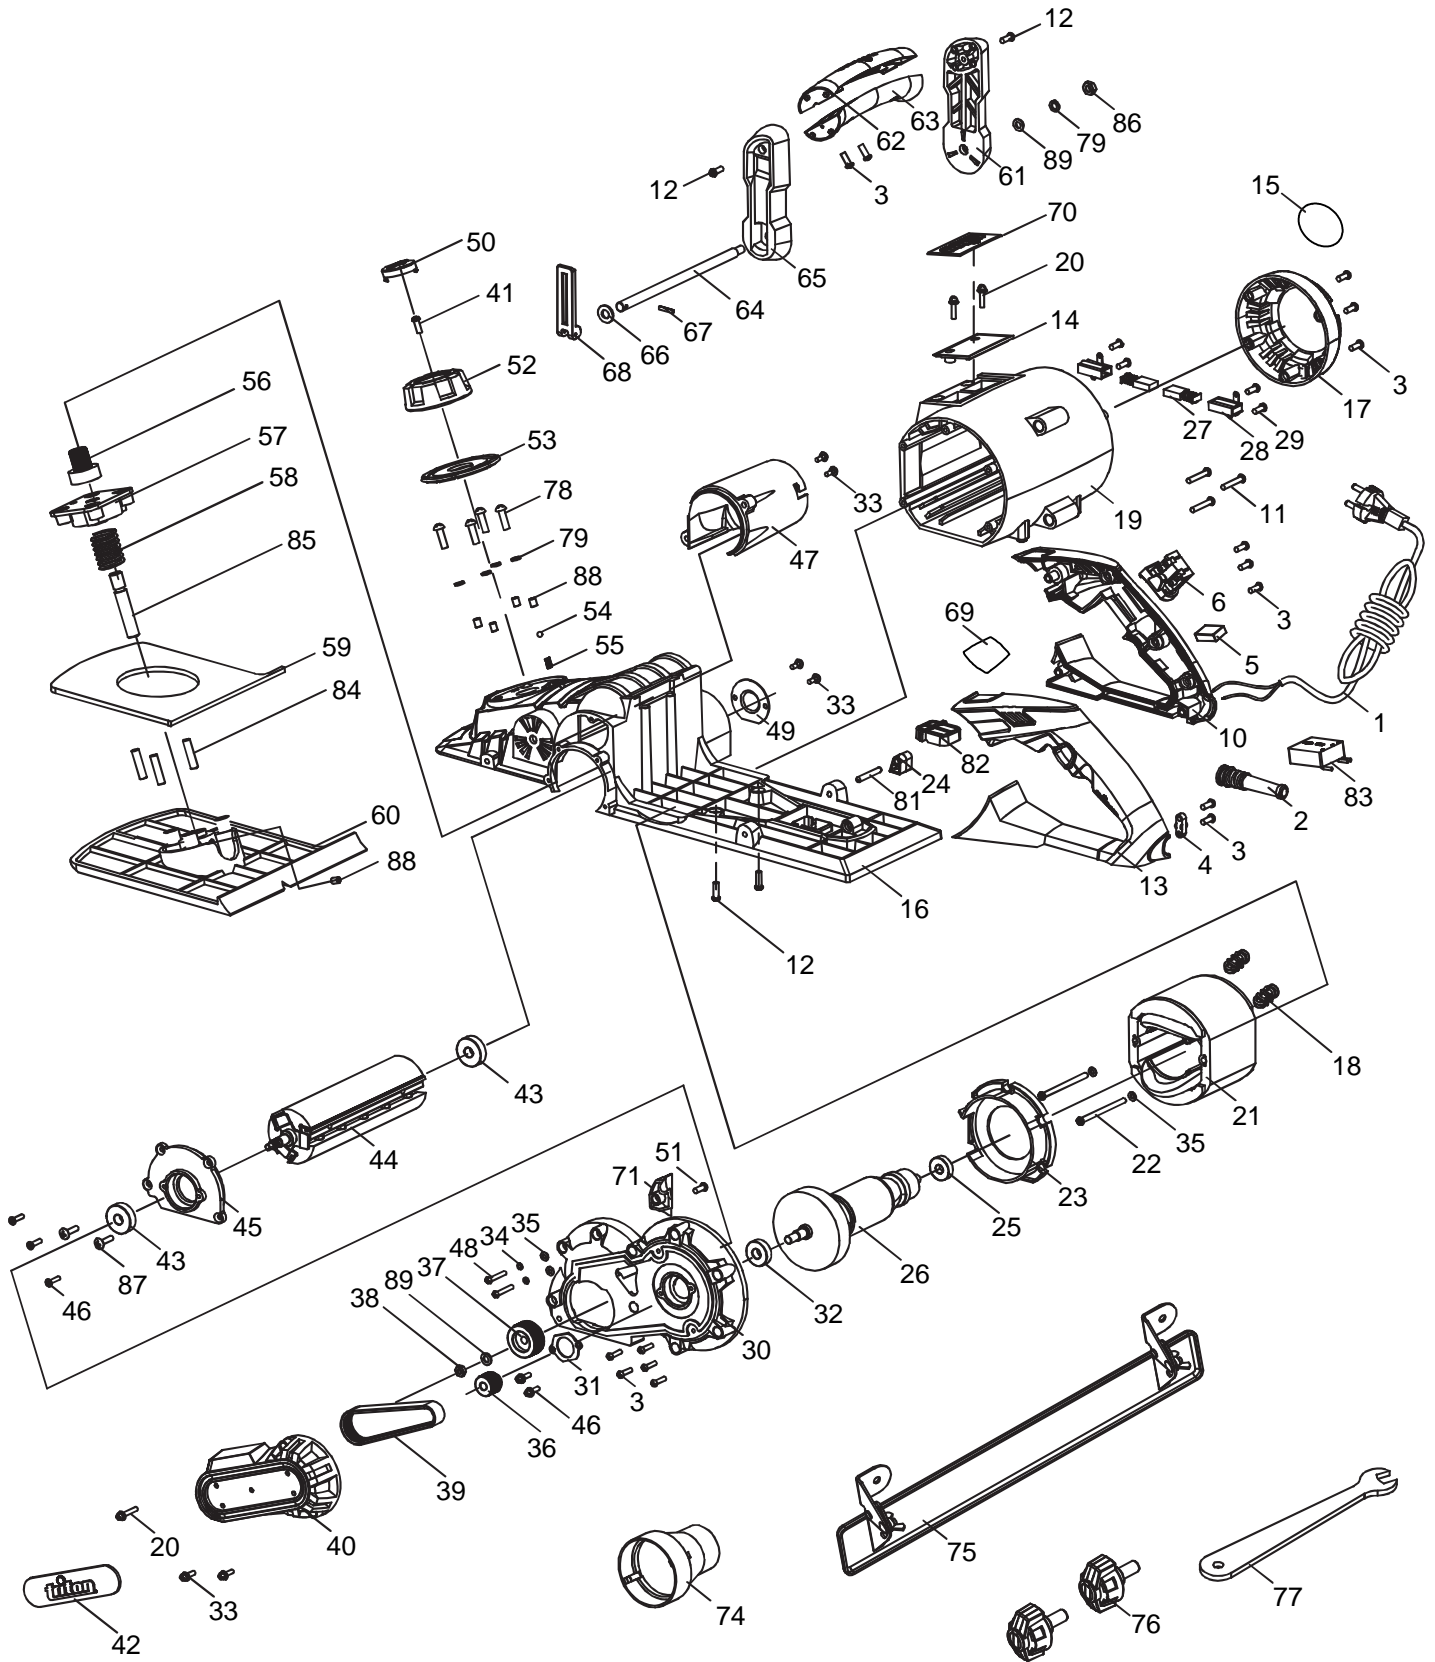

TPL180B TRIPLE BLADE PLANER

TPL180B TRIPLE BLADE PLANER

ITEM	PART NUMBER	DESCRIPTION	QTY
1	N/A	CORDSET EU	1
2	N/A	CORD GUARD	1
3	N/A	SCREW ST4X14	13
4	N/A	CABLE CLAMP	1
5	273491	CAPACITOR 240V	1
6	274797	SWITCH 240V/120V	1
10	N/A	RIGHT HANDLE	1
11	N/A	SCREW	3
12	N/A	SCREW	4
13	N/A	LEFT HANDLE	1
14	N/A	NAMEPLATE PLATE	1
15	N/A	LABLE	1
16	N/A	MAIN HOUSING	1
17	N/A	MOTOR COVER	1
18	N/A	INDUCTANCE	1
19	N/A	MOTOR HOUSING	1
20	N/A	BOLT	3
21	834569	FIELD 240V	1
21	231905	FIELD 110V	1
22	N/A	SCREW S14X64	2
23	N/A	AIR DEFLECTOR	1
24	N/A	SUPPORT PAD	1
25	284584	BEARING	1
26	280488	ARMATURE 240V	1
26	178158	ARMATURE 110V	1
27	285520	CARBON BRUSH (PAIR)	1
28	N/A	BRUSH LINING	2
29	N/A	SCREW	4
30	N/A	FAN COVER	1
31	N/A	BEARING WASHER	1
32	N/A	BEARING	1
33	N/A	SCREW M4X12	6
34	N/A	SPRING WASHER	2
35	N/A	SPRING WASHER	4
36	290655	BELT PULLEY SMALL	1
37	290751	BELT PULLEY LARGE	1

38	N/A	NUT	1
39	291430	BELT	1
40	N/A	BELT COVER	1
41	N/A	SCREW	1
42	N/A	NAME PLATE	2
43	293561	BEARING 2PK	2
44	295302	DRUM SET	1
45	N/A	BEARING SUPPORT	1
46	N/A	SCREW	6
47	622378	OUTPUT DUST TUBE	1
48	N/A	SCREW M4X25	2
49	N/A	BEARING COVER	1
50	298619	DEPTH ADJUST KNOB COVER	1
52	N/A	CUTTING DEPTH ADJUSTER	1
53	N/A	DIAL	1
54	N/A	STEEL BALL	1
55	N/A	BALL SPRING	1
56	N/A	REGULATIVE SHAFT	1
57	N/A	ADJUST SUPPORT	1
58	N/A	ADJUST SPRING	1
59	N/A	DUSTPROOF CUSHION	1
60	306235	ADJUST PLATE	1
61	306848	FRONT HANDLE RIGHT	1
62	307348	FRONT HANLDE MIDDLE	1
63	308932	FRONT HANDLE LOWER	1
64	N/A	LOCK POLE	1
65	310351	FRONT HANDLE LEFT	1
66	N/A	WASHER	1
67	N/A	SPRING PIN	1
68	311620	LOCK LEVER	1
69	N/A	LABEL	1
70	N/A	NAMEPLATE	1
71	N/A	AIR PLATE	1
74	173499	VACCUM ADAPTOR	1
75	N/A	ANGLE PLATE	1
76	315124	LOCK KNOB	2
77	N/A	LOCK SPANNER	1
78	N/A	BOLT M6 X 20	4
79	N/A	SPRING WASHER	5
81	N/A	ROLL PIN	1
82	N/A	SUPPORT BOX	1
83	322401	SOFT START 240V	1

84	N/A	ROLLER PIN	1
85	N/A	FRONT NAME PLATE	1
86	N/A	NUT M6	1
87	N/A	BOLT M4X6	1
88	N/A	HEXAGON SOCKET SCREW M5X10	5
89	N/A	FLAT WASHER	2
N/A	928758	BLADE 3PK	1