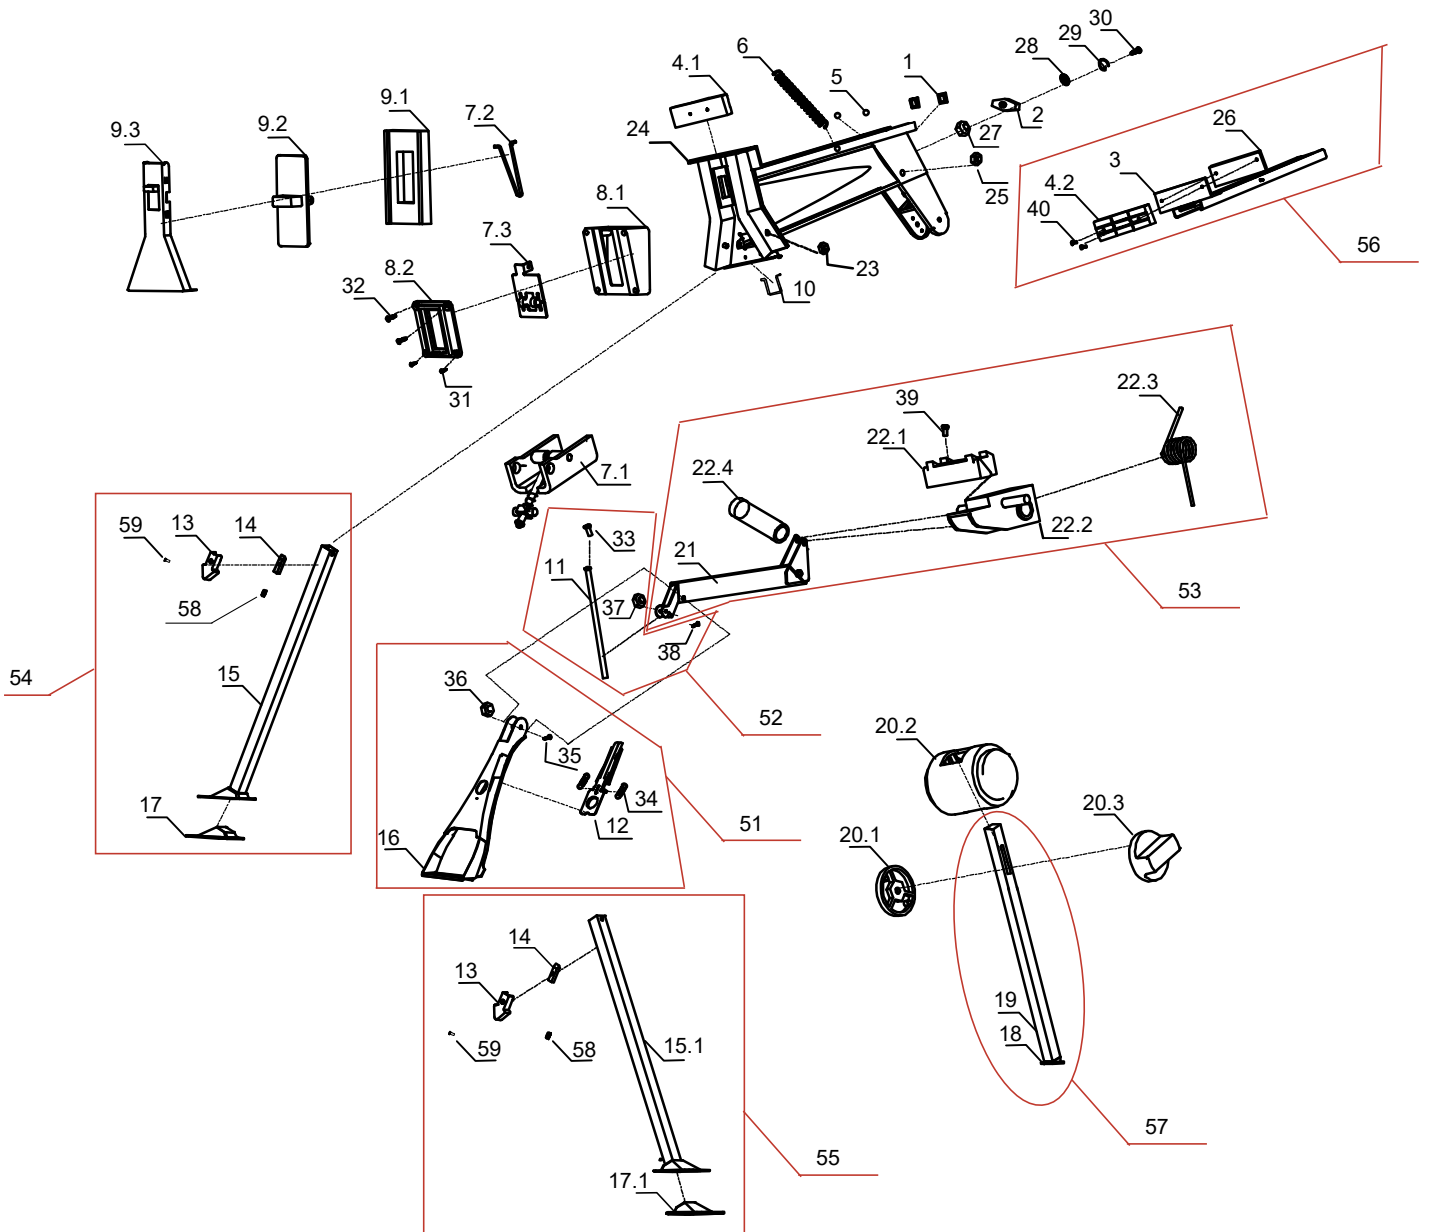

# SJA100E SUPERJAWS

## SJA100E SUPERJAWS

ITEM	PART NUMBER	DESCRIPTION	QTY
1	N/A	PLASTIC CAP 18X18MM	2
2	N/A	SLIDE LOCK PLATE	1
3	428077	SLIDING JAW	1
4.1	379861	FIXED SOFT JAW	1
4.2	921330	MOVING SOFT JAW	2
5	686865	STEEL BALL 11MM	2
6	712057	PULL SPRING 20MM	1
7.1	615238	LOCK	1
7.2	560523	LOCKING PULL RING	1
7.3	N/A	LOCKING PLATE	1
8.1	N/A	LOCKING PART INNER	1
8.2	N/A	LOCKING PART OUTER	1
9.1	N/A	SWITCH INNER	1
9.2	529799	LOCK SWITCH	1
9.3	N/A	FRONT FACE	1
10	911268	PULL RING	1
11	973894	LOCKING BAR	1
12	725682	PEDAL LOCK	1
13	N/A	FRONT LEG LOCK CAP	2
14	467247	FRONT LEG LOCK	2
15	363208	FRONT LEG	1
15.1	363208	FRONT LEG	1
16	365487	FOOT PEDAL	1
17	577900	FOOT BASE PAD	1
17.1	577900	FOOT BASE PAD	1
18	623782	PLASTIC CAP 30X30MM	1
19	184846	BACK LEG	1
20.1	480245	BACK LEG LOCK INNER	1
20.2	N/A	BACK LOCK CLAMP	1
20.3	487494	BACK LOCK KNOB	1
21	926094	MAIN FRAME	1
22.1	462385	LOCKING TEETH	1
22.2	N/A	LOCKING TEETH CARRIAGE	1
22.3	935978	LOCKING TEETH SPRING	1
22.4	N/A	LOCKING TEETH PIN	1

23	483050	FRONT LEG BOLT M8X45MM	2
24	N/A	MAIN BODY	1
25	N/A	SCREW M12X85MM	1
26	446651	REAR RUBBER BACKING PAD	1
27	N/A	NUT M6	1
28	N/A	SLIDE LOCK PLATE PAD INNER	1
29	N/A	SLIDE LOCK PLATE PAD OUTER	1
30	N/A	SCREW M6X15	1
31	N/A	SCREW M4X25	2
32	N/A	SCREW M4X40	2
33	N/A	SCREW M6X10	1
34	221267	PEDAL LOCK PULL SPRING	2
35	N/A	SCREW M8X45MM	1
36	N/A	NUT M8	1
37	N/A	NUT M6	1
38	N/A	SCREW M6X30MM	1
39	N/A	LOCKING TEETH SCREW M6X15	1
40	635006	JAW FIXING STUD	2
51	N/A	PEDAL ASSEMBLY 12/16/34/35/36	1
52	N/A	LOCKING BAR ASSEMBLY 11/33/37/38	1
53	N/A	MAIN FRAME ASSEMBLY 21/22.1/22.2/22.3/22.4/39	1
54	N/A	LEFT FRONT LEG ASSEMBLY 13/14/15/17	1
55	N/A	RIGHT FRONT LEG ASSEMBLY 13/14/15.1/17.1	1
56	N/A	TOP SLIDER ASSEMBLY 3/4.2/26/40	1
57	N/A	BACK LEG ASSEMBLY 18-19	1
58	N/A	SPRING FOR LEG LOCK	1
59	N/A	SCREW FOR LEG LOCK CAP	1