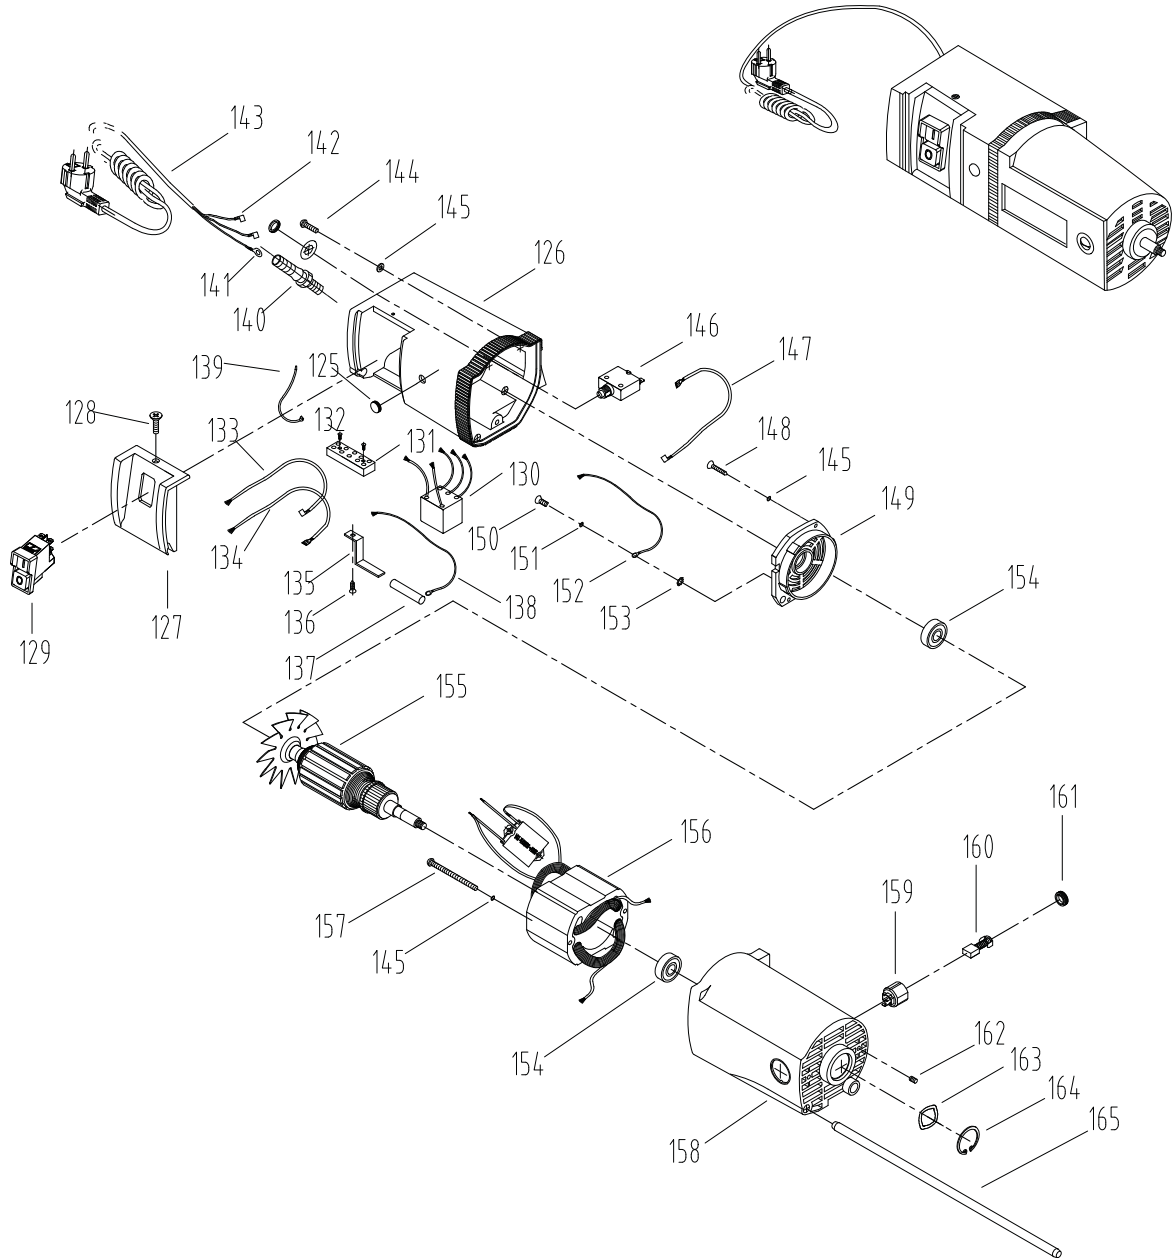

TPT125 THICKNESSER

TPT125 THICKNESSER

TPT125 THICKNESSER

ITEM	PART NUMBER	DESCRIPTION	QTY
1	N/A	HEX BUTTON HEAD SCREW	4
2	N/A	PORTABLE SHEATH	2
3	N/A	LEFT CAP	1
4	N/A	ROLLER	1
5	N/A	RIGHT CAP	1
6	899498	CRANK ARM	1
7	177581	HANDLE	1
8	826092	HANDLE SHAFT	1
9	208962	HANDLE CAP	1
10	460952	PLASTIC CAP	1
11	761209	HEX HEAD CAP SCREW	1
12	N/A	FLAT WASHER	1
13	N/A	FLAT WASHER	2
14	N/A	PAN HEAD SCREW	4
15	N/A	DUST HOOD	1
16	N/A	HEX BUTTON HEAD SCREW	2
17	890629	DUST ADAPTOR	1
18	640157	DUST CHUTE	1
19	261079	BELT GUARD	1
20	N/A	ROLLER CASE	1
21	N/A	SPRING	1
22	N/A	LOCK PLATE	1
23	N/A	SPACER	1
24	N/A	COUNTERSUNK SCREW	1
25	N/A	HEX BOLT	1
26	N/A	FLAT WASHER	1
27	N/A	WASHER	1
28	N/A	POINTER	1
29	N/A	FLAT WASHER	1
30	N/A	PAN HEAD SCREW	1
31	N/A	PAN HEAD SCREW	1
32	N/A	SPRING WASHER	1
33	N/A	SERRATED WASHER	1
34	209471	GEARBOX COVER	1
35	N/A	HEX HEAD CAP SCREW	16
36	N/A	ELEVATING NUT (L.H)	1

37	N/A	FLAT WASHER	4
38	N/A	SOCKET HEAD CAP SCREW	1
39	N/A	CABLE CLAMP	1
40	N/A	RECESSED FLAT HEAD SCREW	1
41	N/A	ELEVATING NUT (R.H)	1
42	N/A	EXTEND RETAINING RING	3
43	158810	SPROCKET	4
44	N/A	SPRING (INFEED)	2
45	517611	OUTFEED ROLLER	1
46	971513	SPRING (OUTFEED)	2
47	518253	BEARING BLOCK	4
48	N/A	BRACKET	4
49	129282	INFEED ROLLER	1
50	458788	CHAIN	2
51	176469	GUIDE	2
52	N/A	HEX BUTTON HEAD SCREW	12
53	694752	ELEVATING SCREW (R.H)	1
54	712899	TABLE PLATE	1
55	N/A	ELEVATING SCREW (L.H)	1
56	N/A	FLAT WASHER	1
57	N/A	HEX BUTTON HEAD SCREW	1
58	N/A	COLUMN	3
59	N/A	SUBSIDIARY COLUMN	1
60	N/A	HEX NUT	4
61	578242	BASE	1
62	216840	BEARING	2
63	576188	SPACER	2
64	873251	BEARING RETAINER	2
65	918578	HEX BUTTON HEAD SCREW	2
66	500531	HEX HEAD CAP SCREW	2
67	N/A	SPRING WASHER	2
68	N/A	FLAT WASHER	2
69	447428	BEVEL GEAR	4
70	866556	EXTEND TABLE	2
71	974957	BRACKET (LEFT)	4
72	N/A	BRACKET (RIGHT)	4
73	N/A	FLAT WASHER	8
74	N/A	PHILLIPS SCREW	8
75	N/A	ADJUST SCREW	4
76	N/A	HEW NUT	4
77	N/A	HEX NUT	4
78	N/A	HEX BOLT	4