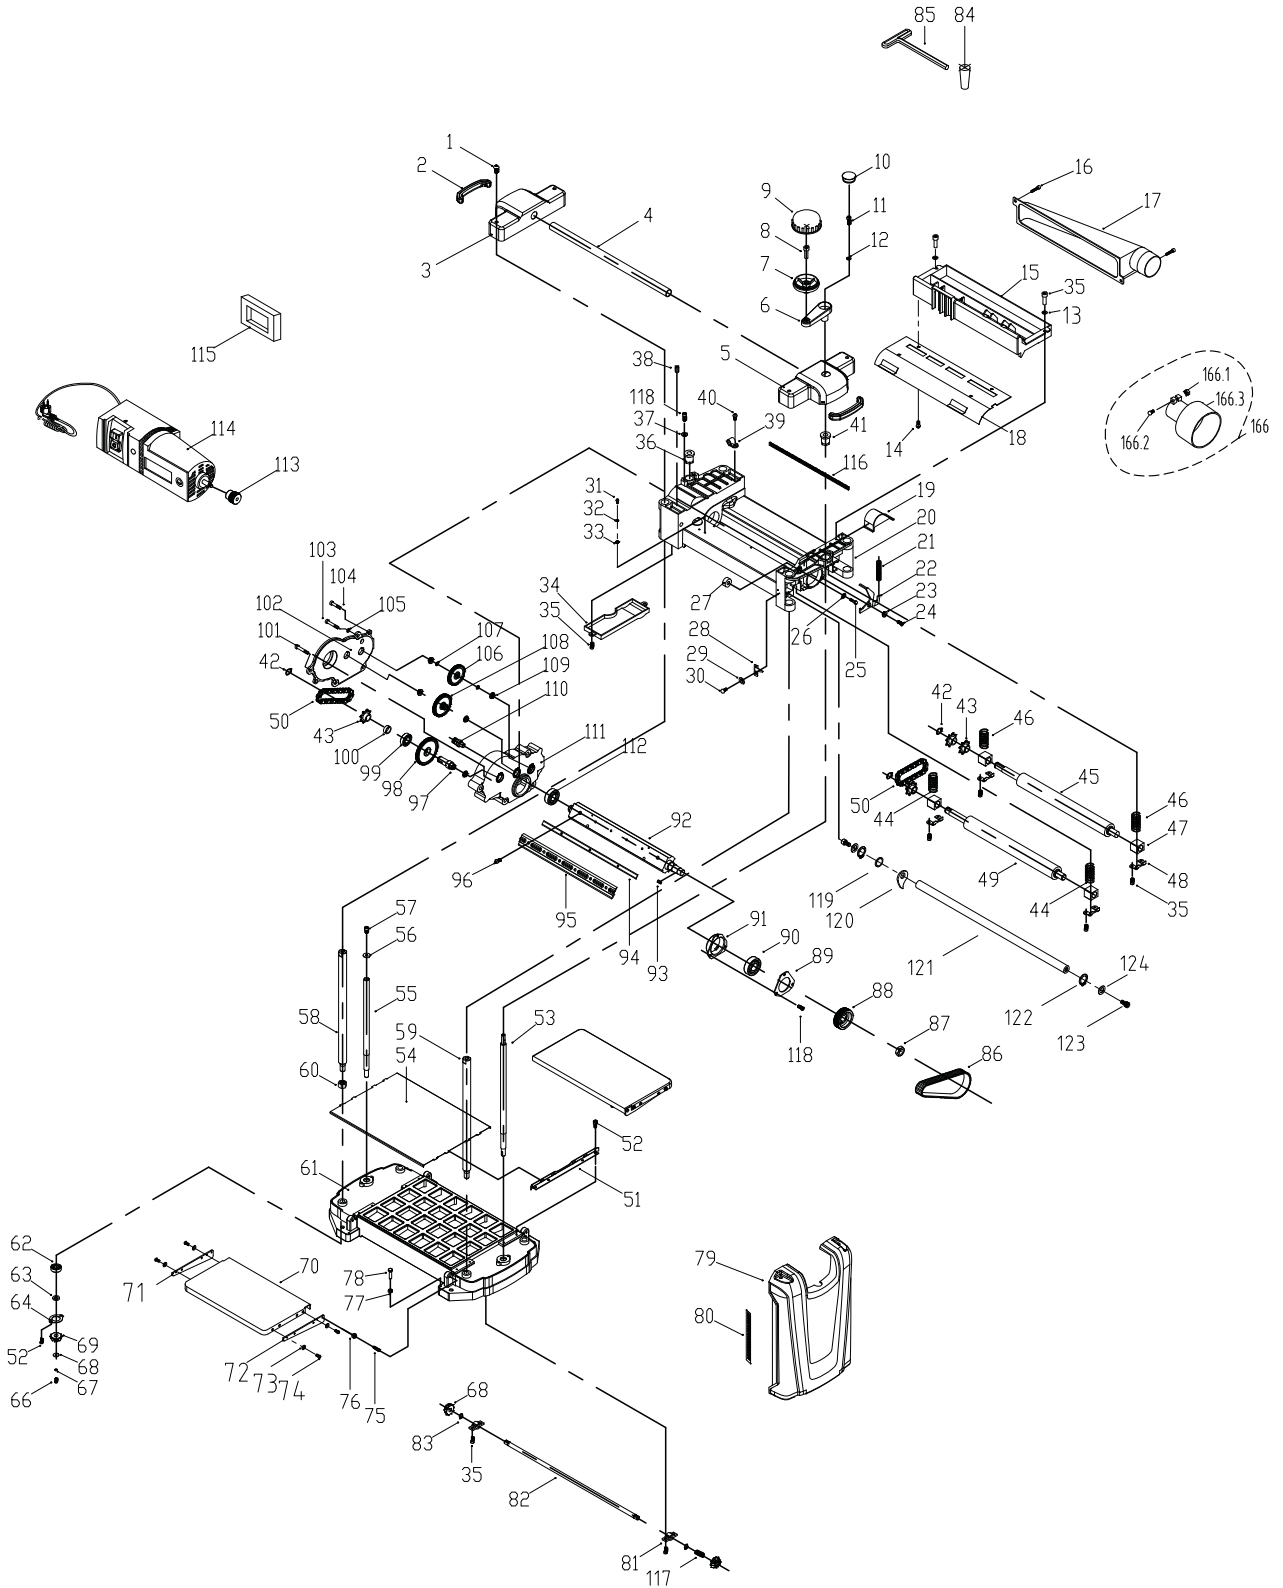

TPT125 THICKNESSER

TPT125 THICKNESSER

TPT125 THICKNESSER

ITEM	PART NUMBER	DESCRIPTION	QTY
1	N/A	HEX BUTTON HEAD SCREW	4
2	N/A	PORTABLE SHEATH	2
3	N/A	LEFT CAP	1
4	N/A	ROLLER	1
5	N/A	RIGHT CAP	1
6	899498	CRANK ARM	1
7	177581	HANDLE	1
8	826092	HANDLE SHAFT	1
9	208962	HANDLE CAP	1
10	460952	PLASTIC CAP	1
11	761209	HEX HEAD CAP SCREW	1
12	N/A	FLAT WASHER	1
13	N/A	FLAT WASHER	2
14	N/A	PAN HEAD SCREW	4
15	N/A	DUST HOOD	1
16	N/A	HEX BUTTON HEAD SCREW	2
17	890629	DUST ADAPTOR	1
18	640157	DUST CHUTE	1
19	261079	BELT GUARD	1
20	N/A	ROLLER CASE	1
21	N/A	SPRING	1
22	N/A	LOCK PLATE	1
23	N/A	SPACER	1
24	N/A	COUNTERSUNK SCREW	1
25	N/A	HEX BOLT	1
26	N/A	FLAT WASHER	1
27	N/A	WASHER	1
28	N/A	POINTER	1
29	N/A	FLAT WASHER	1
30	N/A	PAN HEAD SCREW	1
31	N/A	PAN HEAD SCREW	1
32	N/A	SPRING WASHER	1
33	N/A	SERRATED WASHER	1
34	209471	GEARBOX COVER	1
35	N/A	HEX HEAD CAP SCREW	16
36	N/A	ELEVATING NUT (L.H)	1

37	N/A	FLAT WASHER	4
38	N/A	SOCKET HEAD CAP SCREW	1
39	N/A	CABLE CLAMP	1
40	N/A	RECESSED FLAT HEAD SCREW	1
41	N/A	ELEVATING NUT (R.H)	1
42	N/A	EXTEND RETAINING RING	3
43	158810	SPROCKET	4
44	N/A	SPRING (INFEED)	2
45	517611	OUTFEED ROLLER	1
46	971513	SPRING (OUTFEED)	2
47	518253	BEARING BLOCK	4
48	N/A	BRACKET	4
49	129282	INFEED ROLLER	1
50	458788	CHAIN	2
51	176469	GUIDE	2
52	N/A	HEX BUTTON HEAD SCREW	12
53	694752	ELEVATING SCREW (R.H)	1
54	712899	TABLE PLATE	1
55	N/A	ELEVATING SCREW (L.H)	1
56	N/A	FLAT WASHER	1
57	N/A	HEX BUTTON HEAD SCREW	1
58	N/A	COLUMN	3
59	N/A	SUBSIDIARY COLUMN	1
60	N/A	HEX NUT	4
61	578242	BASE	1
62	216840	BEARING	2
63	576188	SPACER	2
64	873251	BEARING RETAINER	2
65	918578	HEX BUTTON HEAD SCREW	2
66	500531	HEX HEAD CAP SCREW	2
67	N/A	SPRING WASHER	2
68	N/A	FLAT WASHER	2
69	447428	BEVEL GEAR	4
70	866556	EXTEND TABLE	2
71	974957	BRACKET (LEFT)	4
72	N/A	BRACKET (RIGHT)	4
73	N/A	FLAT WASHER	8
74	N/A	PHILLIPS SCREW	8
75	N/A	ADJUST SCREW	4
76	N/A	HEW NUT	4
77	N/A	HEX NUT	4
78	N/A	HEX BOLT	4